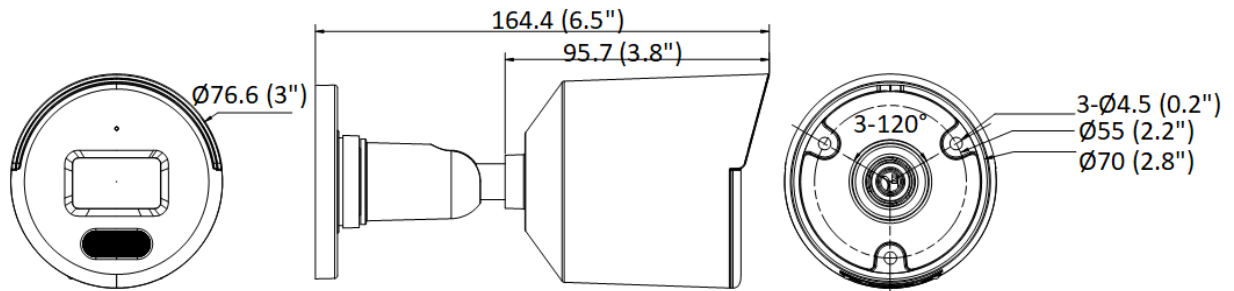

▪ Dimensiones

Unit: mm (inch)

▪ Accesorios

DS-1280ZI-XS

Caja de Conexiones

Distributed by

✉ ventas@rosarioseguridad.com.ar

☎ +54 9 341 6708000

☎ +54 9 341 6799822

📷 [rosarioseguridadok](https://www.instagram.com/rosarioseguridadok)

📺 Rosario Seguridad

📘 Rosario Seguridad

Grupo Instaladores

📘 <https://www.facebook.com/groups/591852618012744/>

☎ +54 9 341 6591429

☎ +54 9 341 4577532

Avenida Presidente Perón 3998 - Rosario - Santa Fe - Argentina

Headquarters

No.555 Qianmo Road, Binjiang District,
Hangzhou 310051, China
T +86-571-8807-5998
overseasbusiness@hikvision.com

Hikvision USA
T +1-909-895-0400
sales.usa@hikvision.com

Hikvision Australia
T +61-2-8599-4233
salesau@hikvision.com

Hikvision India
T +91-22-28469900
sales@pramahikvision.com

Hikvision Canada
T +1-866-200-6690
sales.canada@hikvision.com

Hikvision Thailand
T +662-275-9949
sales.thailand@hikvision.com

Hikvision Europe
T +31-23-5542770
sales.eu@hikvision.com

Hikvision Italy
T +39-0438-6902
info.it@hikvision.com

Hikvision Brazil
T +55 11 3318-0050
Latam.support@hikvision.com

Hikvision Turkey
T +90 (216)521 7070- 7074
sales.tr@hikvision.com

Hikvision Malaysia
T +601-7652-2413
sales.my@hikvision.com

Hikvision UK & Ireland
T +01628-902140
sales.uk@hikvision.com

Hikvision South Africa
Tel: +27 (10) 0351172
sale.africa@hikvision.com

Hikvision France
T +33(0)1-85-330-450
info.fr@hikvision.com

Hikvision Kazakhstan
T +7-727-9730667
nikia.panfilov@hikvision.ru

Hikvision Vietnam
T +84-974270888
sales.vt@hikvision.com

Hikvision UAE
T +971-4-4432090
salesme@hikvision.com

Hikvision Singapore
T +65-6684-4718
sg@hikvision.com

Hikvision Spain
T +34-91-737-16-55
info.es@hikvision.com

Hikvision Tashkent
T +99-87-1238-9438
uzb@hikvision.ru

Hikvision Hong Kong
T +852-2151-1761
info.hk@hikvision.com

Hikvision Russia
T +7-495-669-67-99
saleru@hikvision.com

Hikvision Korea
T +82-(0)31-731-8817
sales.korea@hikvision.com

Hikvision Poland
T +48-22-460-01-50
info.pl@hikvision.com

Hikvision Indonesia
T +62-21-2933759
Sales.Indonesia@hikvision.com

Hikvision Colombia
sales.colombia@hikvision.com